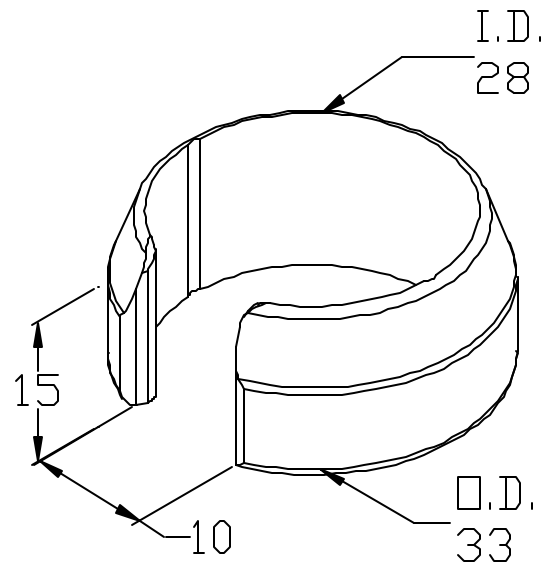

J-170-63

Tapered Plastic Clip

- Tapered edge helps ease the edge of metal joints so that boxes or parts don't get caught.
- Available in "Black" to match the color of our standard metal joints
- Simply snaps on, does not need to be secured with Creform adhesive.
- May be use as a spacer like the J-38.
- Packaged (500) /Box

(Actual Color will be **BLACK** to match Joint)