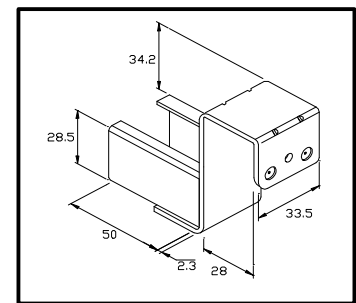

**SKATEWHEEL CONVEYOR**

**EF-6045-2500**

Mini-Conveyor, Skatwheer,  
2.5m (8' 2")

**EF-6045-4000**

Mini-Conveyor, Skatwheer, 4m  
(13' 1")

**Bending Strength ( 900mm span, central load )**

Proportional limit      76 kgf (167 lbs)

Max Load                123 kgf (270 lbs)

**EF-6045C, Basic Mount**

**EF-6045D, Blade Stop Mount**

**EF-6045DW, Drop Stop Mount**