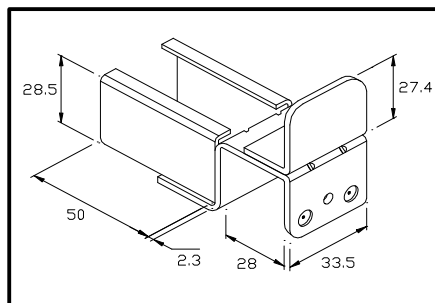

**SKATEWHEEL CONVEYOR**

**EF-6045-2500**

Mini-Conveyor, Skatwheer,  
2.5m (8' 2")

**EF-6045-4000**

Mini-Conveyor, Skatwheer, 4m  
(13' 1")

**Bending Strength ( 900mm span, central load )**

Proportional limit      76 kgf (167 lbs)

Max Load                123 kgf (270 lbs)

**EF-6045C, Basic Mount**

**EF-6045D, Blade Stop Mount**

**EF-6045DW, Drop Stop Mount**