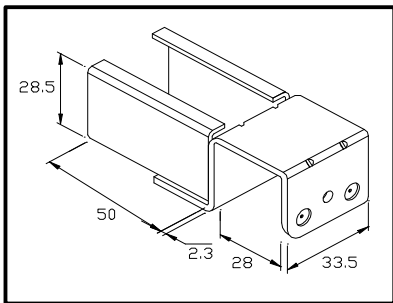

**SKATEWHEEL CONVEYOR**

**EF-6045-2500**

Mini-Conveyor, Skatwheer,  
2.5m (8' 2")

**EF-6045-4000**

Mini-Conveyor, Skatwheer, 4m  
(13' 1")

**Bending Strength ( 900mm span, central load )**

Proportional limit      76 kgf (167 lbs)

Max Load                123 kgf (270 lbs)

**EF-6045C, Basic Mount**

**EF-6045D, Blade Stop Mount**

**EF-6045DW, Drop Stop Mount**