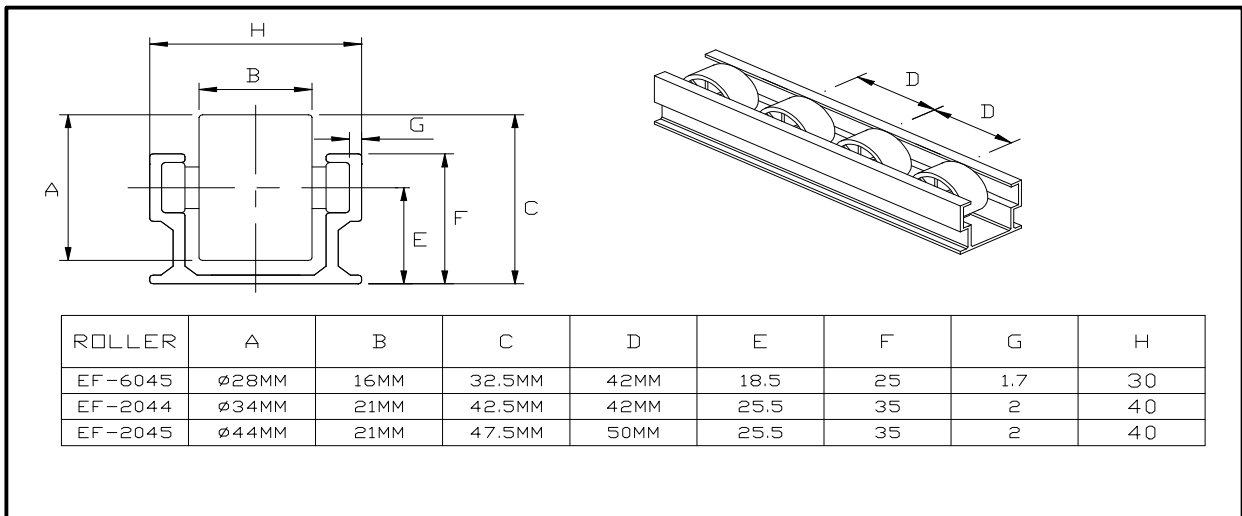

**SKATEWHEEL CONVEYOR**

**EF-6045-2500**

Mini-Conveyor, Skatwheer,  
2.5m (8' 2")

**EF-6045-4000**

Mini-Conveyor, Skatwheer, 4m  
(13' 1")

**Bending Strength ( 900mm span, central load )**

Proportional limit      76 kgf (167 lbs)

Max Load                123 kgf (270 lbs)

**EF-6045C, Basic Mount**

**EF-6045D, Blade Stop Mount**

**EF-6045DW, Drop Stop Mount**