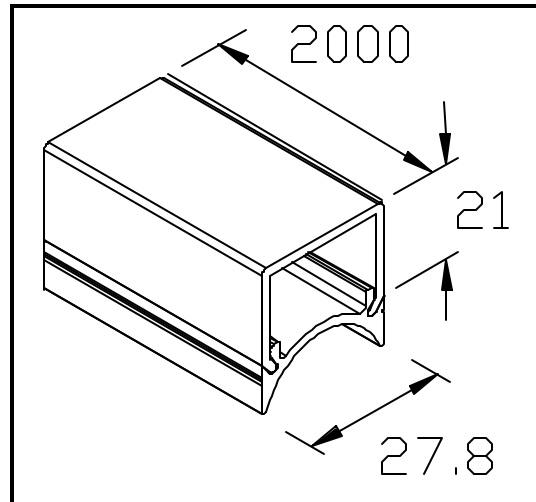

Wiring Ducts

Applications - Wiring ducts that secure along the length of 28mm Creform pipes to organize and conceal wires

Material - ASA Plastic Resin

Note - Secured to the pipe using special purpose Creform adhesive or for temporary use, double-sided tape.

Wiring duct's feature removable clip-on tops.

DA2-S IVORY

DB1-S IVORY

DA1-S IVORY