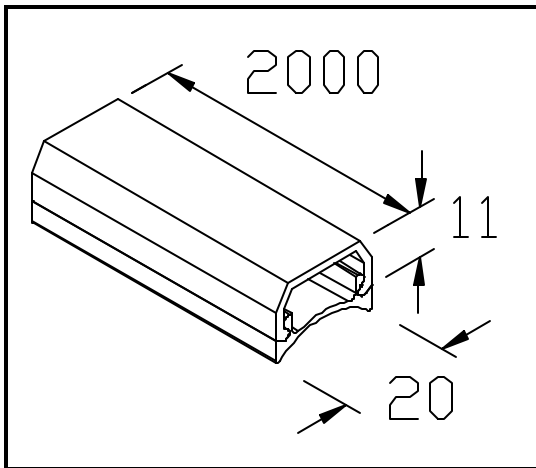

Wiring Ducts

Applications - Wiring ducts that secure along the length of 28mm Creform pipes to organize and conceal wires

Material - ASA Plastic Resin

Note - Secured to the pipe using special purpose Creform adhesive or for temporary use, double-sided tape.

Wiring duct's feature removable clip-on tops.

DA2-S IVORY

DB1-S IVORY

DA1-S IVORY