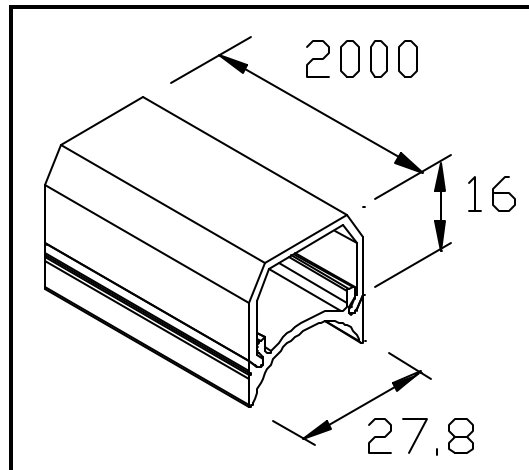

Wiring Ducts

Applications - Wiring ducts that secure along the length of 28mm Creform pipes to organize and conceal wires

Material - ASA Plastic Resin

Note - Secured to the pipe using special purpose Creform adhesive or for temporary use, double-sided tape.

Wiring duct's feature removable clip-on tops.

DA2-S IVORY

DB1-S IVORY

DA1-S IVORY